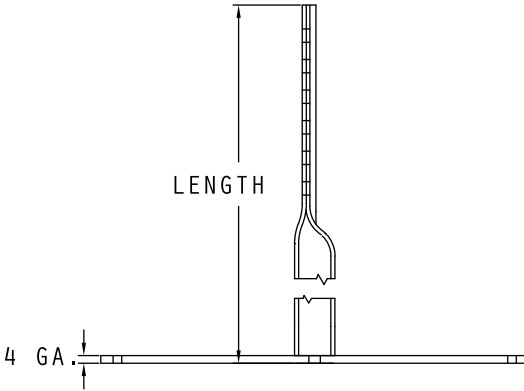

LIGHT LEG

WELD STUD TYPE

AVAILABLE IN 9" AND 6" INCREMENTS FROM 12" TO 24"
STEEL
90 DEGREE MOUNT
EF51B09S - EF51B24S