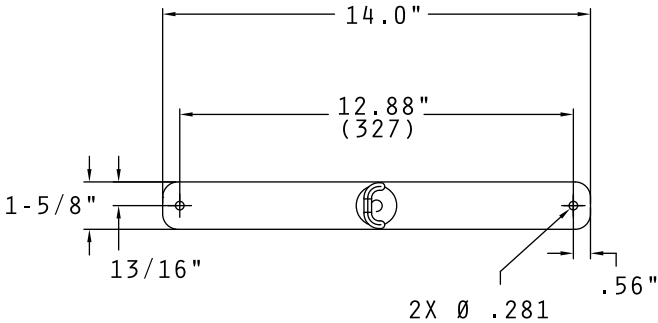

LIGHT LEG

WELD STUD TYPE

AVAILABLE IN 9" AND 6" INCREMENTS FROM 12" TO 24"
STEEL
90 DEGREE MOUNT
EF51B09S - EF51B24S