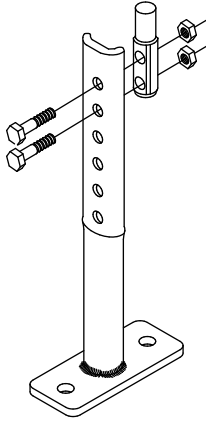

LIGHT LEG

WELD STUD TYPE

ADDITIONAL LENGTHS AVAILABLE
ALSO AVAILABLE IN IMPERICAL UNITS

AVAILABLE IN 225MM, 300MM, 450MM, 600MM, 750MM, 900MM, 1050MM, 1200MM	
STEEL	
90 DEGREE MOUNT	45 DEGREE MOUNT
EFL1B0225S - EFL1B1200S	EFL1B0225S4 - EFL1B1200S4