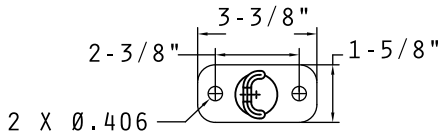

LIGHT LEG

WELD STUD TYPE

ADDITIONAL LENGTHS AVAILABLE
ALSO AVAILABLE IN IMPERICAL UNITS

AVAILABLE IN 225MM, 300MM, 450MM, 600MM, 750MM, 900MM, 1050MM, 1200MM	
STEEL	
90 DEGREE MOUNT	45 DEGREE MOUNT
EFL1B0225S - EFL1B1200S	EFL1B0225S4 - EFL1B1200S4