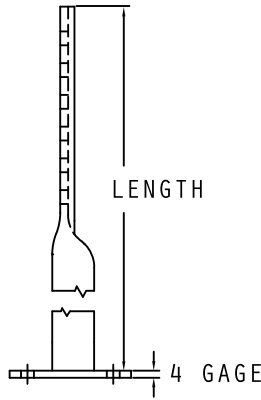

LIGHT LEG

WELD STUD TYPE

ADDITIONAL LENGTHS AVAILABLE
ALSO AVAILABLE IN IMPERICAL UNITS

AVAILABLE IN 225MM, 300MM, 450MM, 600MM, 750MM, 900MM, 1050MM, 1200MM	
STEEL	
90 DEGREE MOUNT	45 DEGREE MOUNT
EFL1B0225S - EFL1B1200S	EFL1B0225S4 - EFL1B1200S4