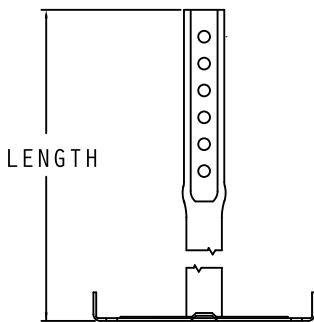

LIGHT LEG

DRIPPROOF FLOURESCENT CEILING FIXTURES
WELD STUD (BOLT ON) TYPE

AVAILABLE FROM 9" TO 48"	
STEEL	
90 DEGREE MOUNT	45 DEGREE MOUNT
EFP3B09S - EFP3B48S	EFP3B09S4 - EFP3B48S4
LIGHT FIXTURE NO.	
FAS120, FPS120, FPS135, FPS220, FPS235, FPS320, FPS335	