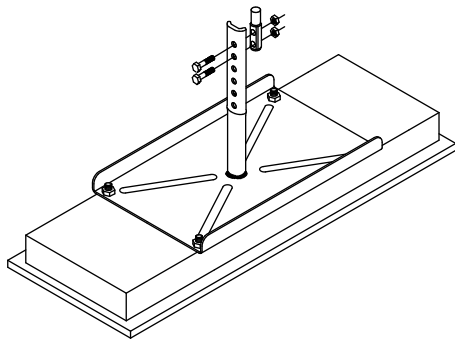

LIGHT LEG

DRIPPROOF FLOURESCENT CEILING FIXTURES
WELD STUD (BOLT ON) TYPE

AVAILABLE FROM 9" TO 48"	
STEEL	
90 DEGREE MOUNT	45 DEGREE MOUNT
EFP3B09S - EFP3B48S	EFP3B09S4 - EFP3B48S4
LIGHT FIXTURE NO.	
FAS120, FPS120, FPS135, FPS220, FPS235, FPS320, FPS335	