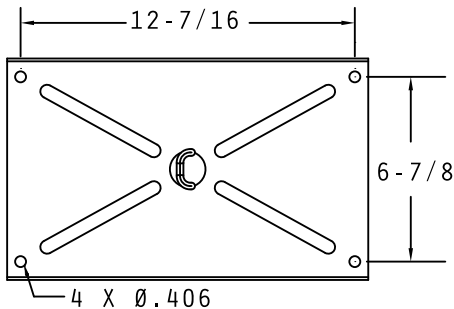

LIGHT LEG

DRIPPROOF FLOURESCENT CEILING FIXTURES
WELD STUD (BOLT ON) TYPE

AVAILABLE FROM 9" TO 48"	
STEEL	
90 DEGREE MOUNT	45 DEGREE MOUNT
EFP3B09S - EFP3B48S	EFP3B09S4 - EFP3B48S4
LIGHT FIXTURE NO.	
FAS120, FPS120, FPS135, FPS220, FPS235, FPS320, FPS335	