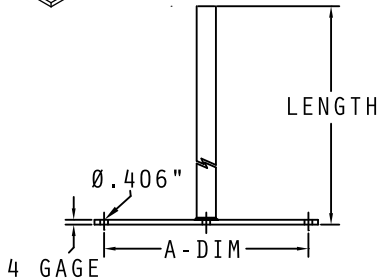

# LIGHT STOOL LEG

WELD TYPE

CATALOG NUMBERING SYSTEM  
(FOR EACH LEG)

SAMPLE CATALOG NUMBER:

EF 10 W \* \* \*

ADDITIONAL LENGTHS AVAILABLE

AVAILABLE IN 6" INCREMENTS FROM 6" TO 48"

PART NUMBER	SYMBOL NUMBER	A-DIM
EF10W***	70.3, 79.1, 80.1, 338.1, 347	4 3/4"
EF20W***	73.3, 77.4, 145.2, 149.2, 344	7 1/4"
EF30W***	333.1, 341.1, 342	9 1/4"
EF40W***	348	11"
EF50W***	74, 75	13"
EF60W***	349, 350	15 1/2"