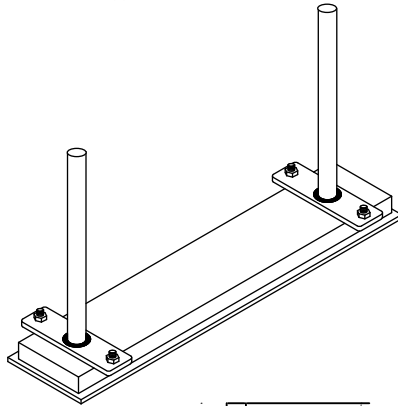

# LIGHT STOOL LEG

WELD TYPE

CATALOG NUMBERING SYSTEM  
(FOR EACH LEG)

SAMPLE CATALOG NUMBER:

EF 10 W \* \* \*

ADDITIONAL LENGTHS AVAILABLE

AVAILABLE IN 6" INCREMENTS FROM 6" TO 48"

PART NUMBER	SYMBOL NUMBER	A-DIM
EF10W***	70.3, 79.1, 80.1, 338.1, 347	4 3/4"
EF20W***	73.3, 77.4, 145.2, 149.2, 344	7 1/4"
EF30W***	333.1, 341.1, 342	9 1/4"
EF40W***	348	11"
EF50W***	74, 75	13"
EF60W***	349, 350	15 1/2"