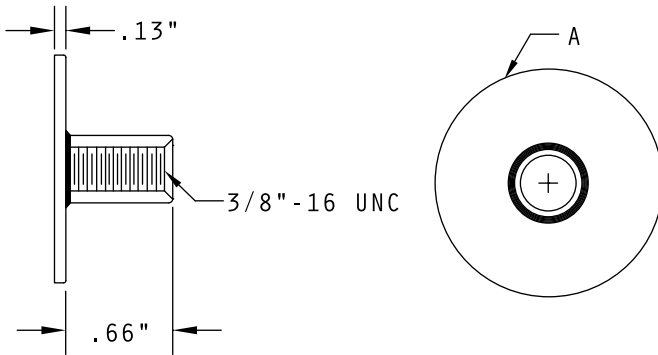

# TAPPED PAD PLATE

GLUE MOUNT

NO GLUE OR APPLICATOR INCLUDED WITH PART  
ADDITIONAL THREAD SIZE AND DIAMETERS AVAILABLE

PART NUMBER		
ALUMINUM	STAINLESS	A DIA.
CB138ATP	CB138CTP	2"
CB438ATP	CB438CTP	1 1/4"