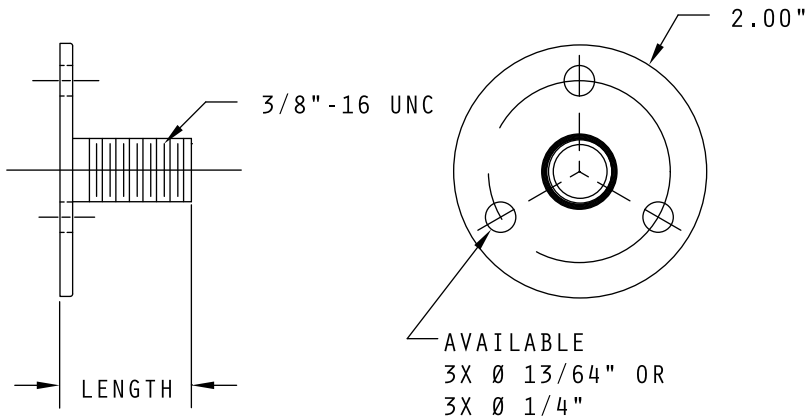

STUD PLATE

3 HOLE MOUNT

ADDITIONAL THREAD SIZE AND STUD DIAMETERS AVAILABLE

PART NUMBER			
ALUMINUM	STAINLESS	LENGTH	HOLE DIA.
RT138A10	RT138C10	1"	13/64"
RT138A15	RT138C15	1 1/2"	13/64"
RT138A20	RT138C20	2"	13/64"
RT138A10-I	RT138C10-I	1"	1/4"
RT138A15-I	RT138C15-I	1 1/2"	1/4"
RT138A20-I	RT138C20-I	2	1/4"