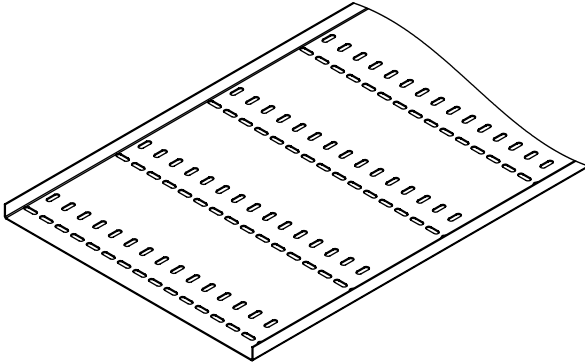

CABLE TRAY

LIGHT DUTY TROUGH STYLE (WIDE)

*ADDITIONAL HEIGHTS AND WIDTHS AVAILABLE ON REQUEST
MINIMUM ORDER QUANTITIES MAY APPLY*

PART NUMBER			WIDTH
STAINLESS	STEEL	ALUMINUM	
CTR20-400	CTR20-400S	CTR20-400A	15.8" (400MM)
CTR20-500	CTR20-500S	CTR20-500A	19.7" (500MM)