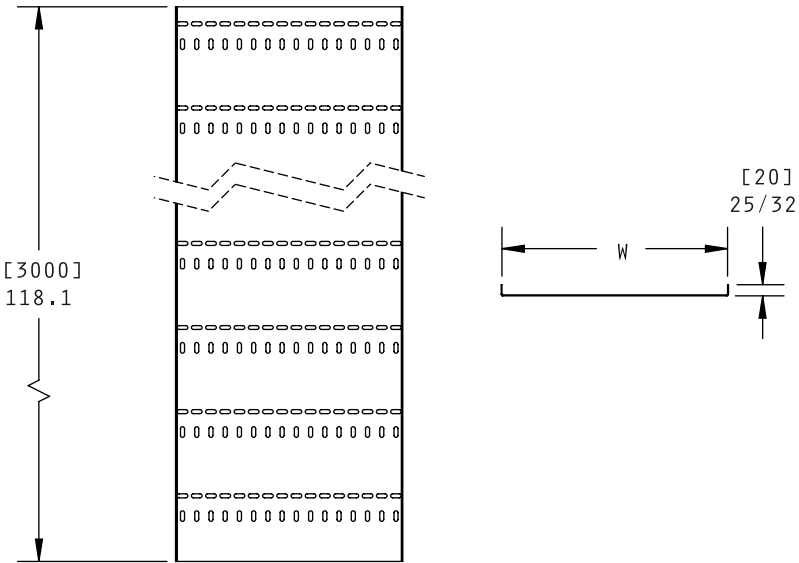

CABLE TRAY

LIGHT DUTY TROUGH STYLE (WIDE)

*ADDITIONAL HEIGHTS AND WIDTHS AVAILABLE ON REQUEST
MINIMUM ORDER QUANTITIES MAY APPLY*

PART NUMBER			WIDTH
STAINLESS	STEEL	ALUMINUM	
CTR20-400	CTR20-400S	CTR20-400A	15.8" (400MM)
CTR20-500	CTR20-500S	CTR20-500A	19.7" (500MM)