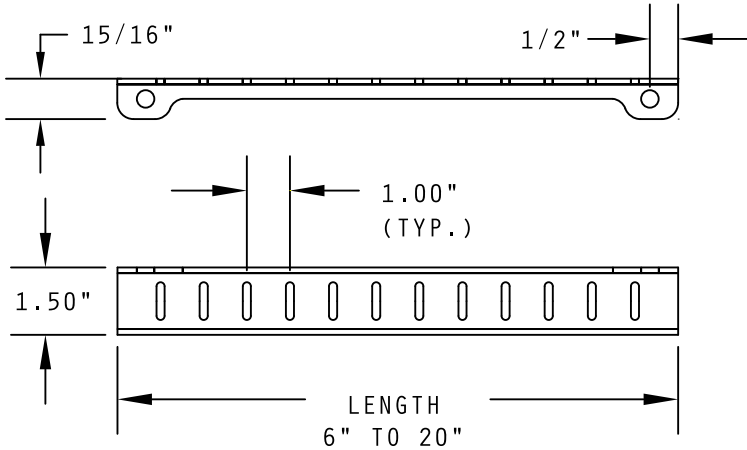

# 9M CROSSTIER

MILITARY OPTIONAL REPLACEMENT  
TRAPEZE STYLE

AVAILABLE IN 1" INCREMENTS FROM 6" TO 20"

ALUMINUM	STEEL	STAINLESS
9M-06A - 9M-20A	9M-06 - 9M-20	9M-06S - 9M-20S