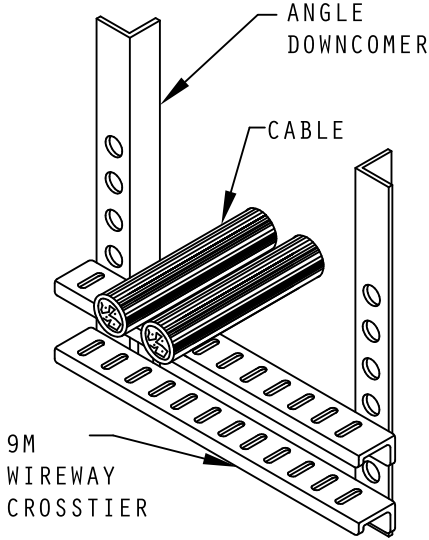

# 9M CROSSTIER

MILITARY OPTIONAL REPLACEMENT  
TRAPEZE STYLE

AVAILABLE IN 1" INCREMENTS FROM 6" TO 20"

ALUMINUM	STEEL	STAINLESS
9M-06A - 9M-20A	9M-06 - 9M-20	9M-06S - 9M-20S